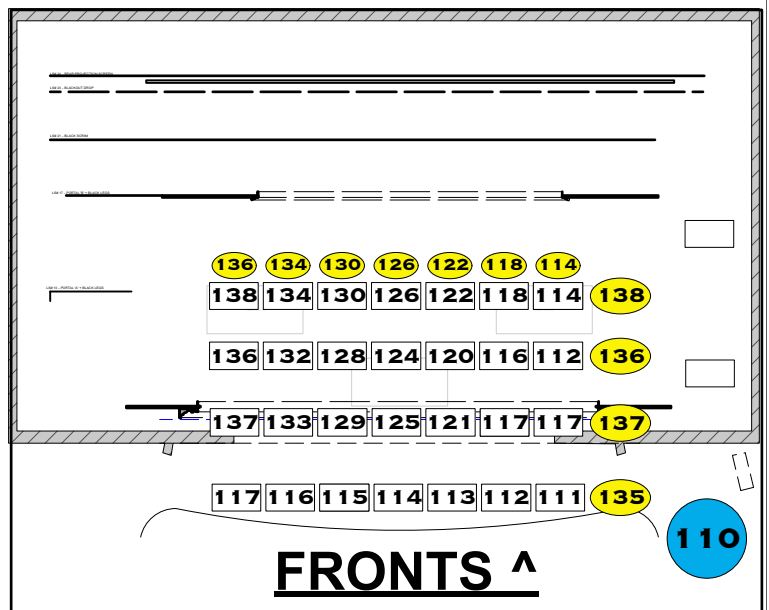

Meredith Willson's
THE MUSIC MAN
 LIGHTING DESIGNER
CHRISTIAN SPECHT

MAGIC SHEET