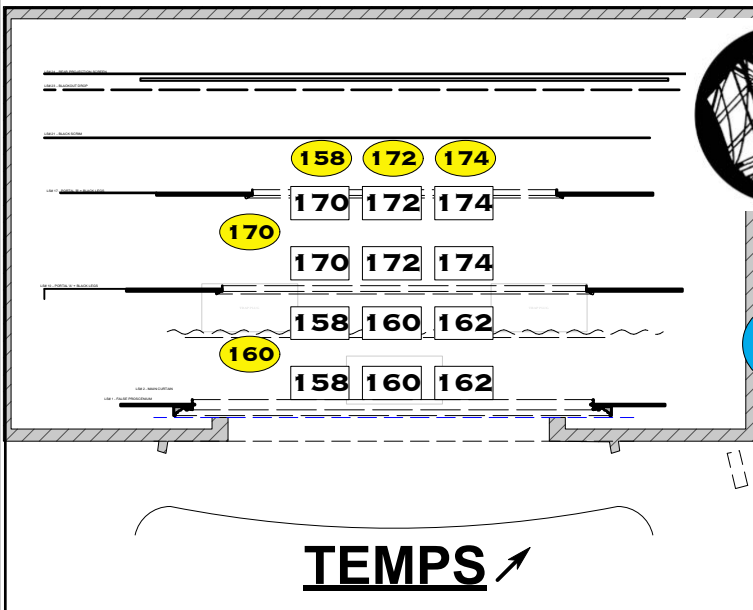

Meredith Willson's
THE MUSIC MAN
 LIGHTING DESIGNER
CHRISTIAN SPECHT

MAGIC SHEET