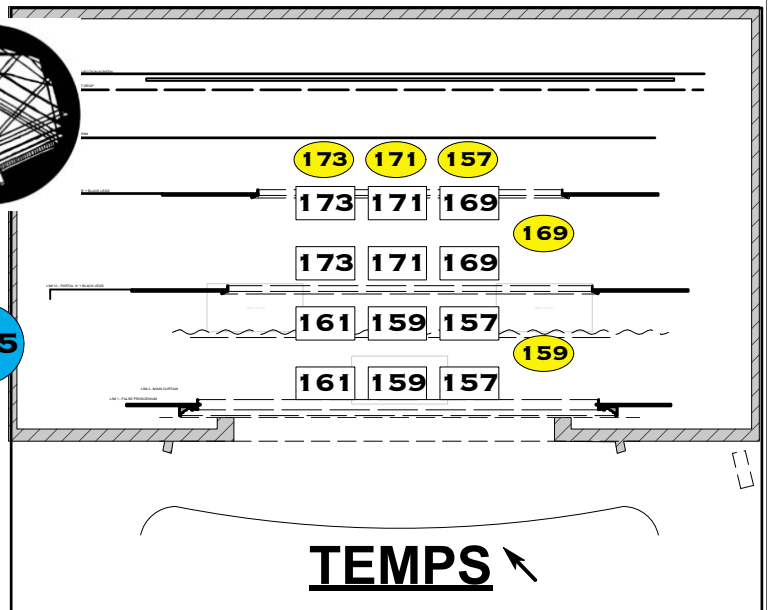

Meredith Willson's
THE MUSIC MAN
 LIGHTING DESIGNER
CHRISTIAN SPECHT

MAGIC SHEET