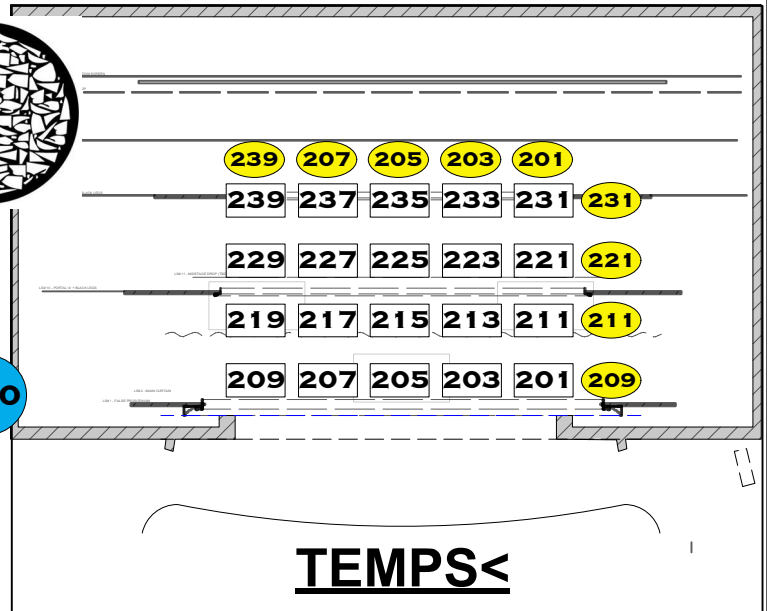

Meredith Willson's
THE MUSIC MAN
 LIGHTING DESIGNER
CHRISTIAN SPECHT

MAGIC SHEET