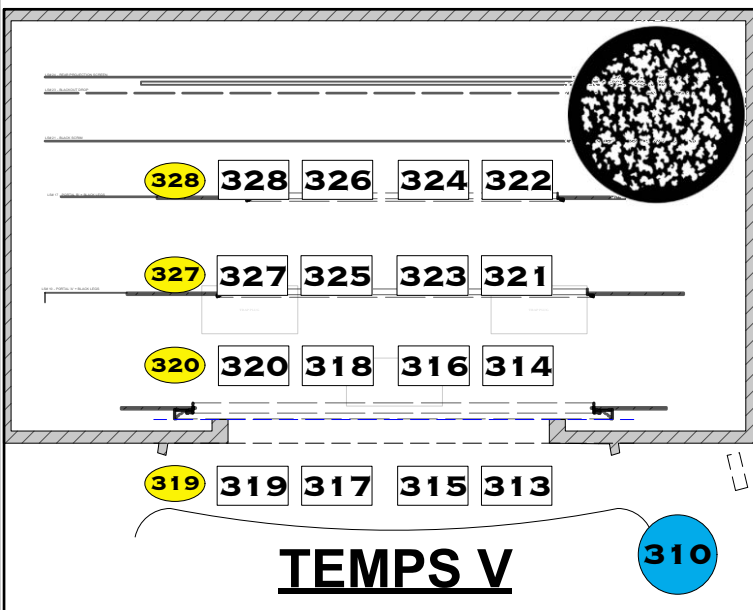

Meredith Willson's
THE MUSIC MAN
 LIGHTING DESIGNER
CHRISTIAN SPECHT

MAGIC SHEET