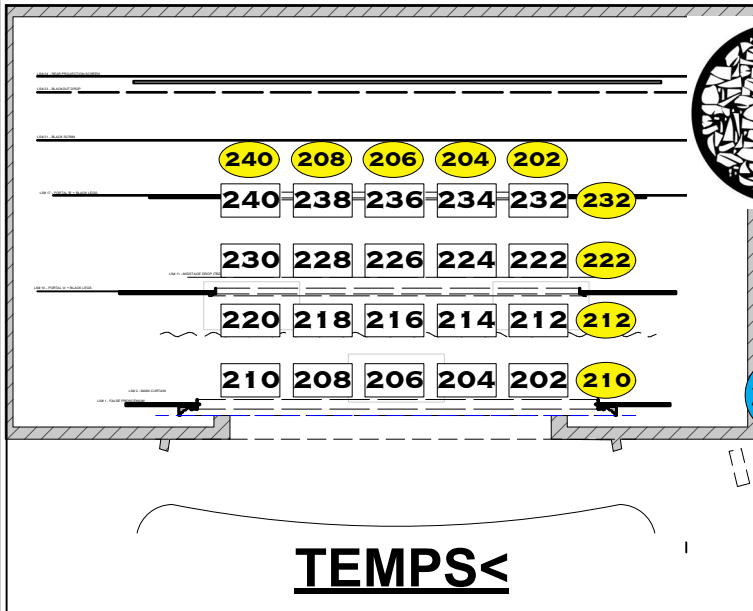

Meredith Willson's
THE MUSIC MAN
 LIGHTING DESIGNER
CHRISTIAN SPECHT

MAGIC SHEET