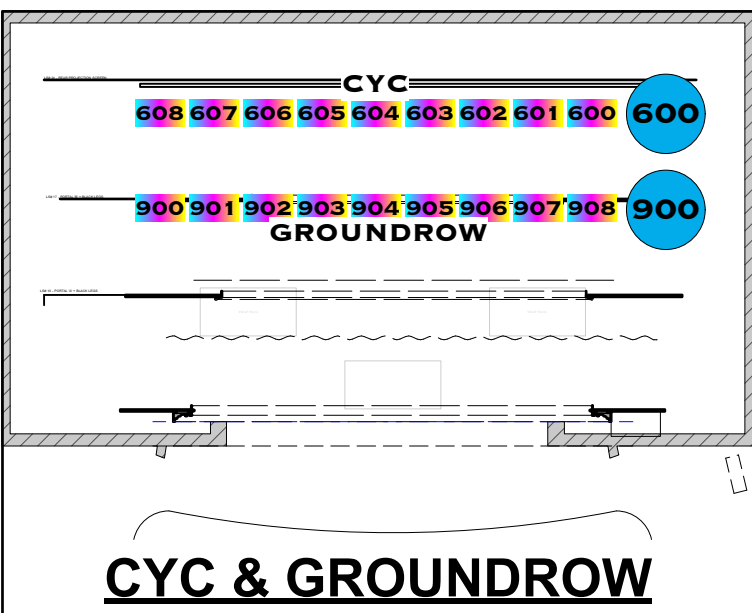

Meredith Willson's  
**THE MUSIC MAN**  
 LIGHTING DESIGNER  
**CHRISTIAN SPECHT**

**MAGIC SHEET**