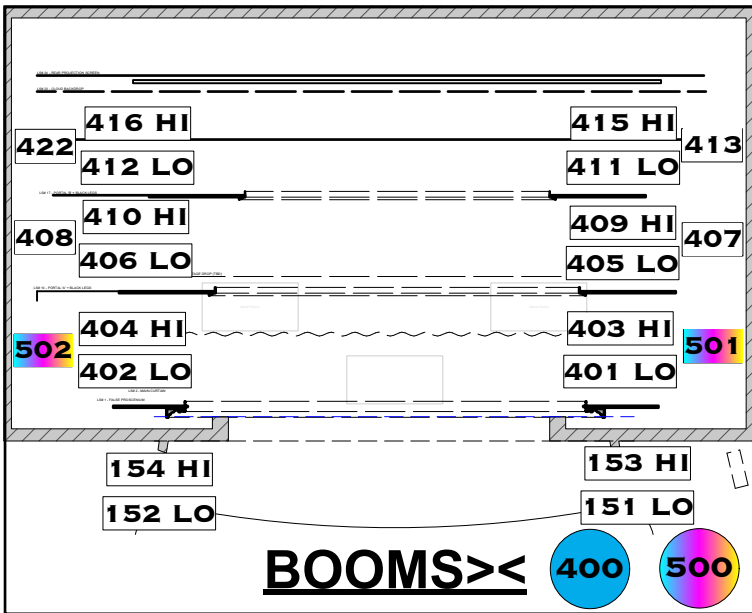

Meredith Willson's  
**THE MUSIC MAN**  
 LIGHTING DESIGNER  
**CHRISTIAN SPECHT**

**MAGIC SHEET**