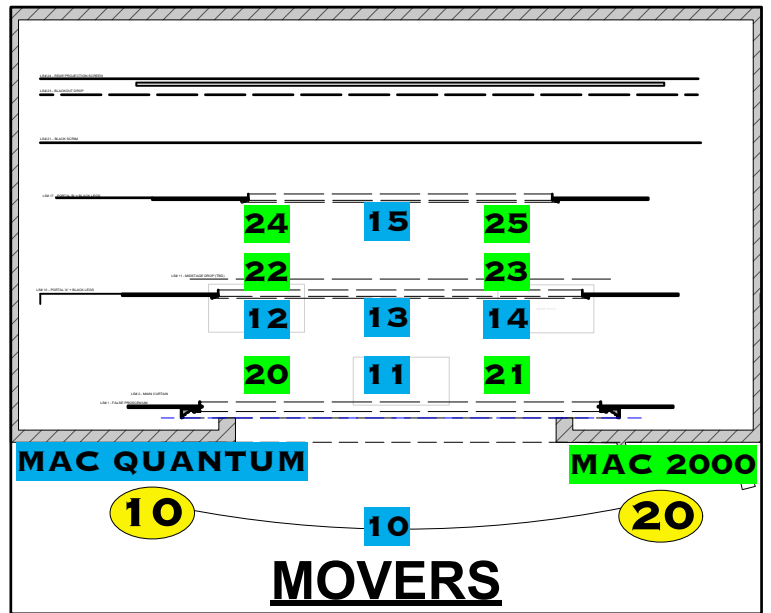

Meredith Willson's  
**THE MUSIC MAN**  
 LIGHTING DESIGNER  
**CHRISTIAN SPECHT**

**MAGIC SHEET**