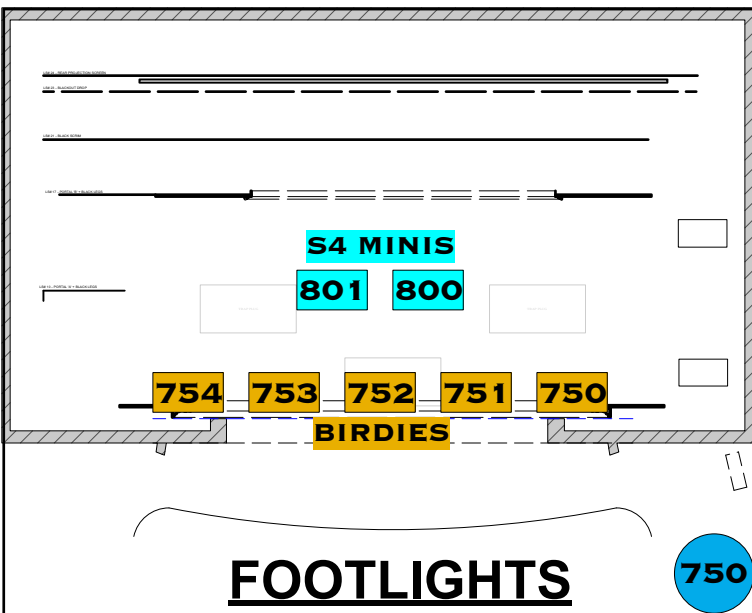

Meredith Willson's  
**THE MUSIC MAN**  
 LIGHTING DESIGNER  
**CHRISTIAN SPECHT**

**MAGIC SHEET**