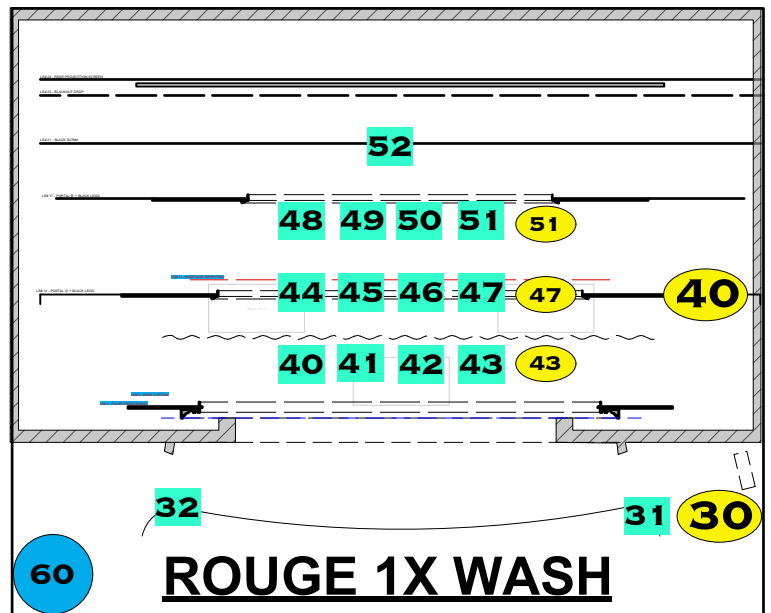

Meredith Willson's  
**THE MUSIC MAN**  
 LIGHTING DESIGNER  
**CHRISTIAN SPECHT**

**MAGIC SHEET**